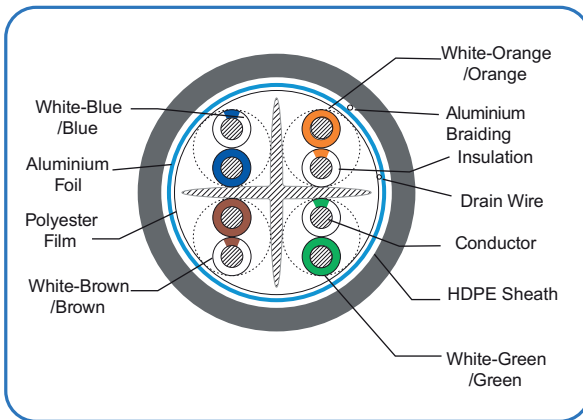

### Application & Features:

NETCON Cat 6 4 Pair S/FTP Cable has been designed for Horizontal Cabling Networks for Transmission of High Speed Data, Digital and Analog, Voice and Video Signals on LANs. Tinned Copper Screening gives protection against EMI, avoid Signal Loss and better mechanical properties of Cable. Supports Gigabit Ethernet (1000 Base-T) standard suitable for Noisy Environments, High EMI Inteferece surroundings and complies to the requirement of ANSI/-TIA-568-C.2 and ISO/IEC 11801 ED. 2.0.

### Mechanical Properties:

- Conductor: 24AWG Solid Bare Cable
- Central Element: PE Cross Separator
- Insulation: High Density Polyethylene Solid
- Pairs: 4 Pairs twisted together
- Shielding: Aluminium/Polyester Foil
- Overall Sheath: 80% Braiding
- Cable Diameter: 6.80 mm Nominal
- Rip cord : Yes
- Jacket: HDPE Sheath
- Jacket Color: Black
- Bending Radius: < 8X Cable Diameter at -20°C +/- 1°C
- Pulling Force: 25.35 LBS
- Operating Temperature: (-20°C to +70°C) Range
- Installation Temperature : (-20°C to +70°C) Range